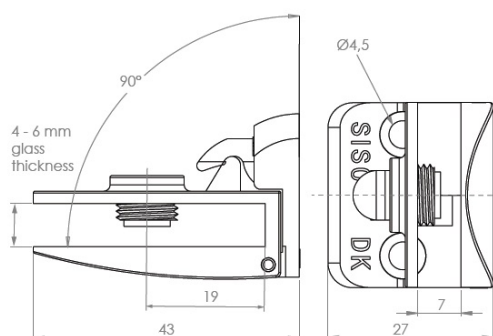

PRODUCT SHEET

Description:

Glass Door Hinge "Badge" Centre, R, BLK, F/Narrow Frames, W/ Short Mounting Plate, F/Inset Doors, Thickness 4-5mm, 1 ABS, Screw W/PVC Tip & 1 ABS Screw W/Hard $\varnothing 5 \times 3,5$ mm ABS Extension,, Catch Made Of ABS Plastic

Item number:

15.06.227-0

Units	Box	Carton	HS Code	Barcode
Pcs.		240	8302100090	 5704866054744

SISO A/S

Mileparken 11
DK-2740 Skovlunde
Denmark
VAT: DK 24786013

Phone +45 45 830 900

www.siso.dk
siso@siso.dk

Danske Bank
Nytorv Branch
Copenhagen
SWIFT: DABADKKK

Account no.
4180 3112 112936
IBAN Account
DK7230003112112936